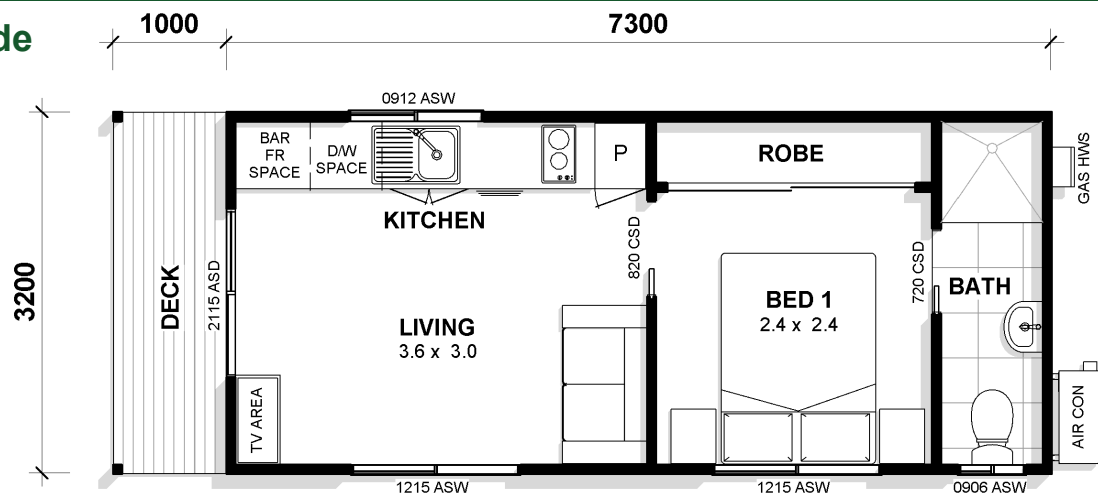

ASCENT #1

Small, practical and with the ability to fit almost anywhere. This cabin would be absolutely perfect as a granny flat, farm stay or holiday park accommodation.

Design #1 Ascent Facade

Size 26.6m²

The Titan blueprint is available from just \$1,475.00 to help guide you through the process.

Ask us about this today!

LOCK UP ONLY INCLUSIONS

- ✓ High tensile Steel Wall framing and Trusses
- ✓ Corro or QDek Roof Sheeting and Squareline Gutters
- ✓ Choice of TC steel Weatherboard or Horizontal Corro External Wall Cladding
- ✓ Aluminium Windows with termite resistant timber reveals & key locks
- ✓ Aluminium Sliding glass doors with termite resistant timber reveals & key locks
- ✓ Roof Insulation 60mm Building Blanket
- ✓ Sarking and Thermal Break Tape to external walls
- ✓ Each design layout can be mirrored for no extra charge
- ✓ Independent engineer's site specific structural certification
- ✓ Each Tiny House comes with a set of computer designed plans for Council submission

Titan Tiny Houses Are Available In Two Distinctive Roof Facades

*Prices include N3 wind speed.

Prices exclude delivery & are subject to change. Facades are Artist Impression only. Titan Tiny Houses do not include eaves.