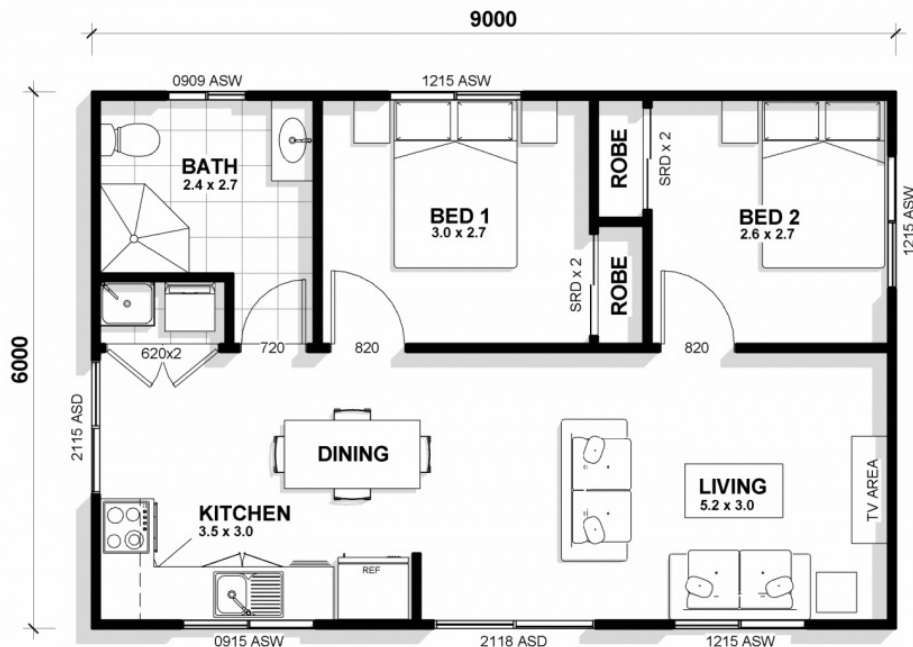

## ASPIRE-54E

The perfect first home or beachside escape with open plan kitchen, dining and living area, thoughtfully designed bathroom, two practical bedrooms and a space-saving laundry nook.

### Design 54E Aspire Facade

Size 54m<sup>2</sup>

The Titan blueprint is available from just \$1,475.00 to help guide you through the process.

Ask us about this today!