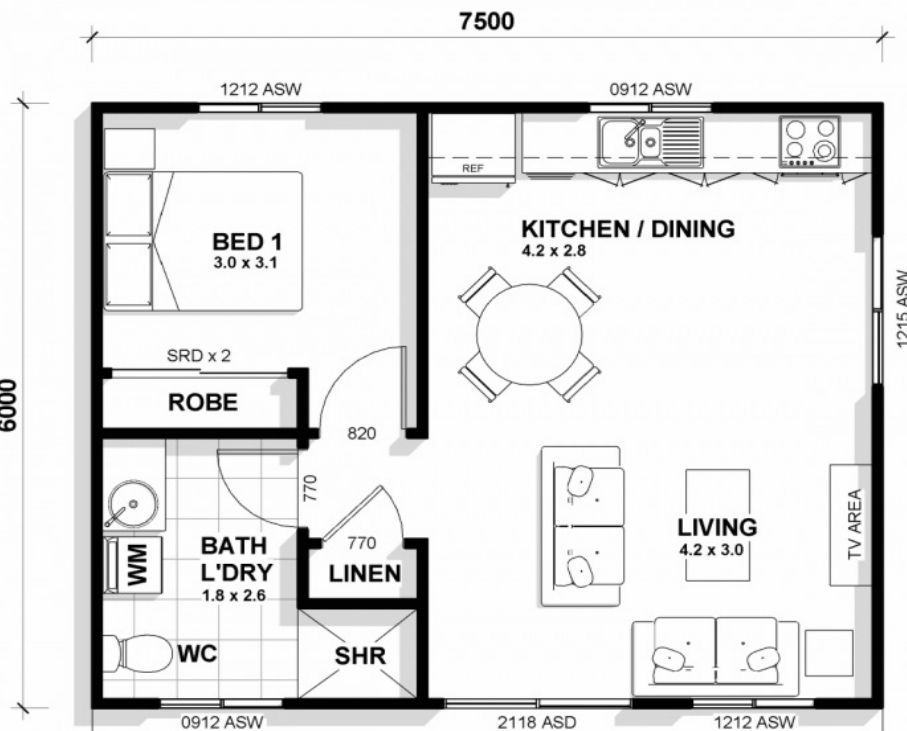

20 year Structural Warranty